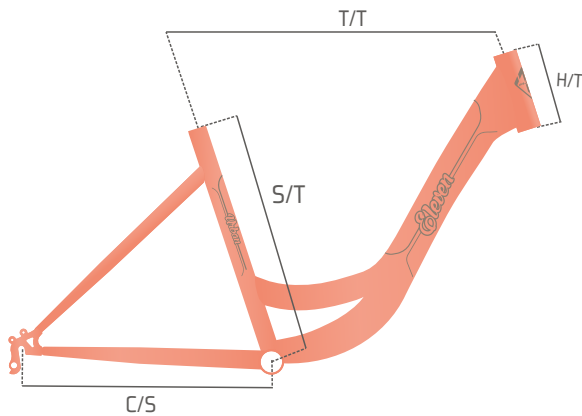

ELEVEN

Urban 24

CITY BIKE

Ref. UNICA		
	3260006017	3260006117
		
	3260005917	3260005817

Frame Color Available

Finishing GLOSS

Sizes	T/T	C/S	S/T	H/T
ONE SIZE	523	420	400	155

CITY BIKE

24"

Ficha Técnica / Specifications

-  Steel 24"
-  Steel 24"
-  RACELINE 1"
-  Steel City
-  Alu. 80x22.2mm
-  Steel 25.4x350mm
-  City OZONE Memory Foam
-  SHIMANO TY300 6v
-  SHIMANO Revoshift 6v
-  Simple 42x170mm
-  V-Brake Alu. 110mm
-  24x1.75mm
-  VP19 24"
-  6v